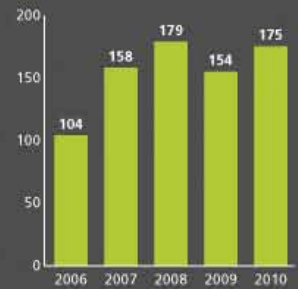

CBOE Benchmark Index
Performance
Percentage Change in 2010